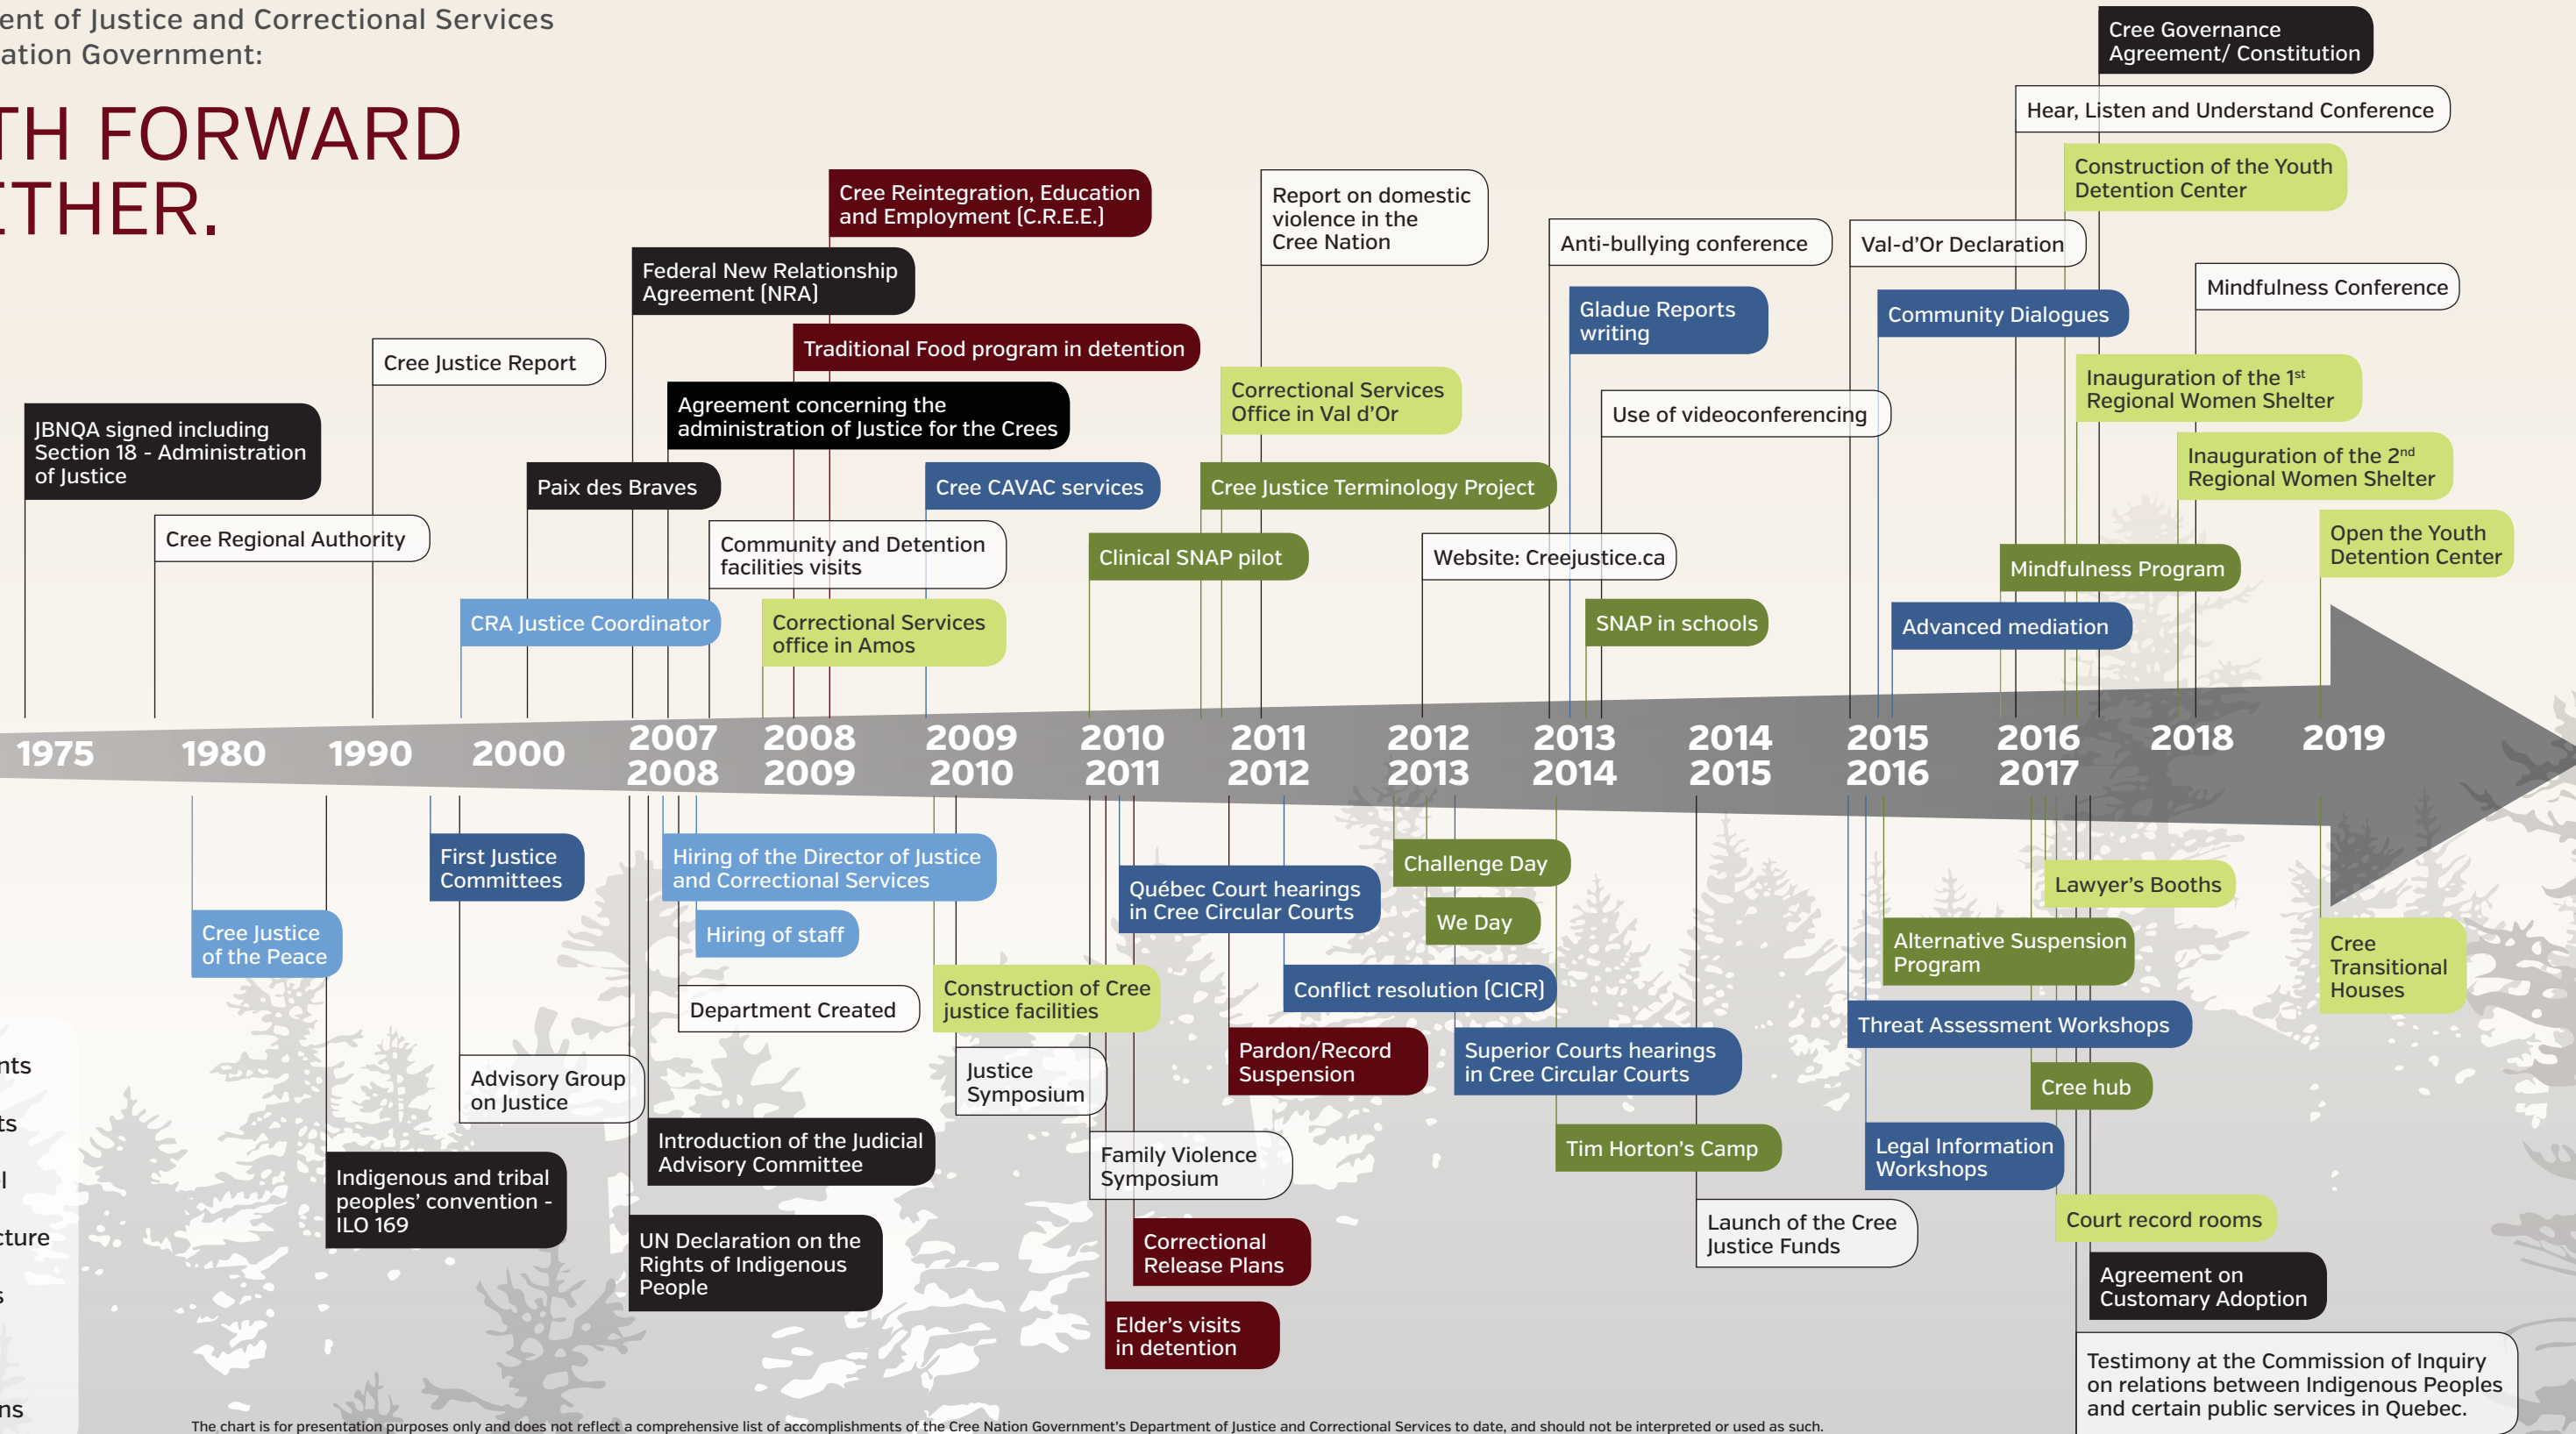

The Department of Justice and Correctional Services of the Cree Nation Government:

# A PATH FORWARD TOGETHER.

Traditional holistic approaches to justice

TIME IMMEMORIAL

- Agreements
- Key events
- Personnel
- Infrastructure
- Programs
- Justice
- Corrections

The chart is for presentation purposes only and does not reflect a comprehensive list of accomplishments of the Cree Nation Government's Department of Justice and Correctional Services to date, and should not be interpreted or used as such. No dissemination, transmission or copying of this should be done without the express written permission of the Cree Nation Government and its Department of Justice and Correctional Services.